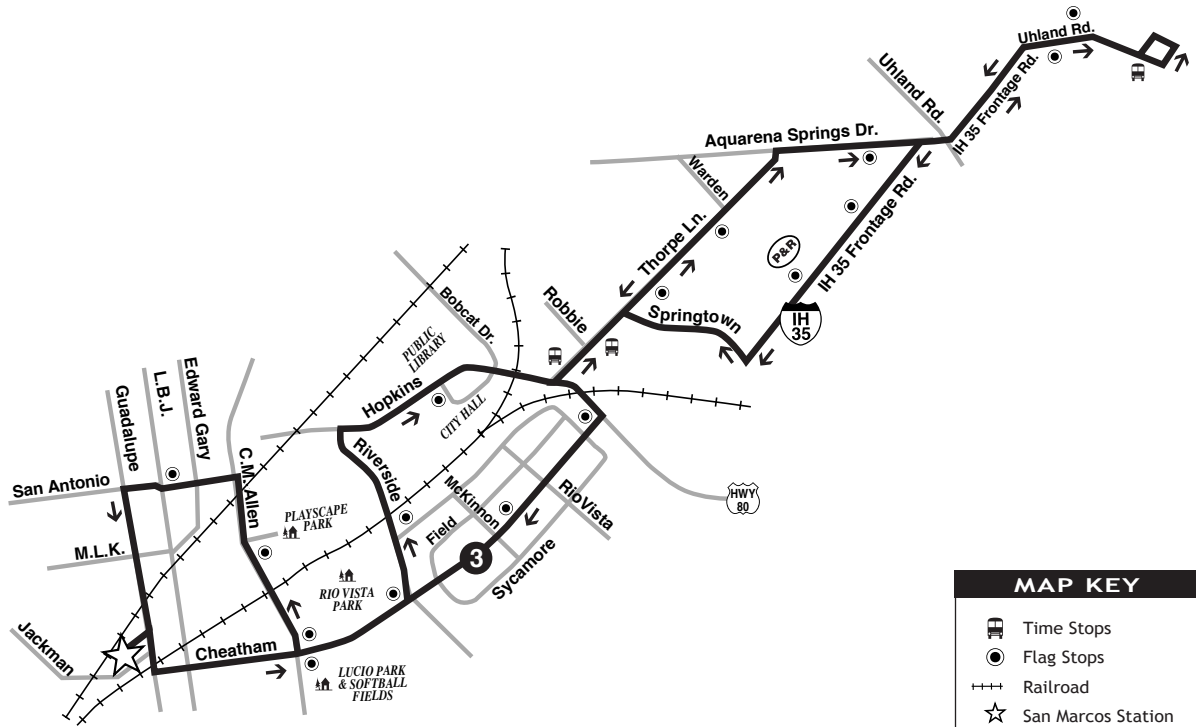

ROUTE 3

UHLAND ROAD

SERVICE TO:
 City Hall
 Thorpe Lane
 Target & HEB
 E. Uhlard Rd.
 Fairfield Apts.

MAP KEY	
	Time Stops
	Flag Stops
	Railroad
	San Marcos Station
	School
	Parks
	Park & Ride

ROUTE 3/VIOLET ROUTE

A.M. ROUTES						P.M. ROUTES					
San Marcos Station	7:00	8:00	9:00	10:00	11:00	12:00	1:00	2:00	3:00	4:00	5:00
Thorpe Ln. at Target (Outbound)	7:07	8:07	9:07	10:07	11:07	12:07	1:07	2:07	3:07	4:07	5:07
Uhlard Rd. at Fairfield Apts.	7:13	8:13	9:13	10:13	11:13	12:13	1:13	2:13	3:13	4:13	5:13
Thorpe Ln. at HEB (Inbound)	7:19	8:19	9:19	10:19	11:19	12:19	1:19	2:19	3:19	4:19	5:19
San Marcos Station	7:26	8:26	9:26	10:26	11:26	12:26	1:26	2:26	3:26	4:26	5:26

Problem Parking On Campus?

Park for FREE at the San Marcos Park-N-Ride located just south of Aquarena Springs Drive on the IH-35 access road. Then see how convenient it is to catch Route 3 to the transfer station.

Need A Car?

Call Enterprise, We'll Pick You Up

Enterprise Rent-A-Car

1207 N. I H 35 San Marcos, TX
(512)396-2988