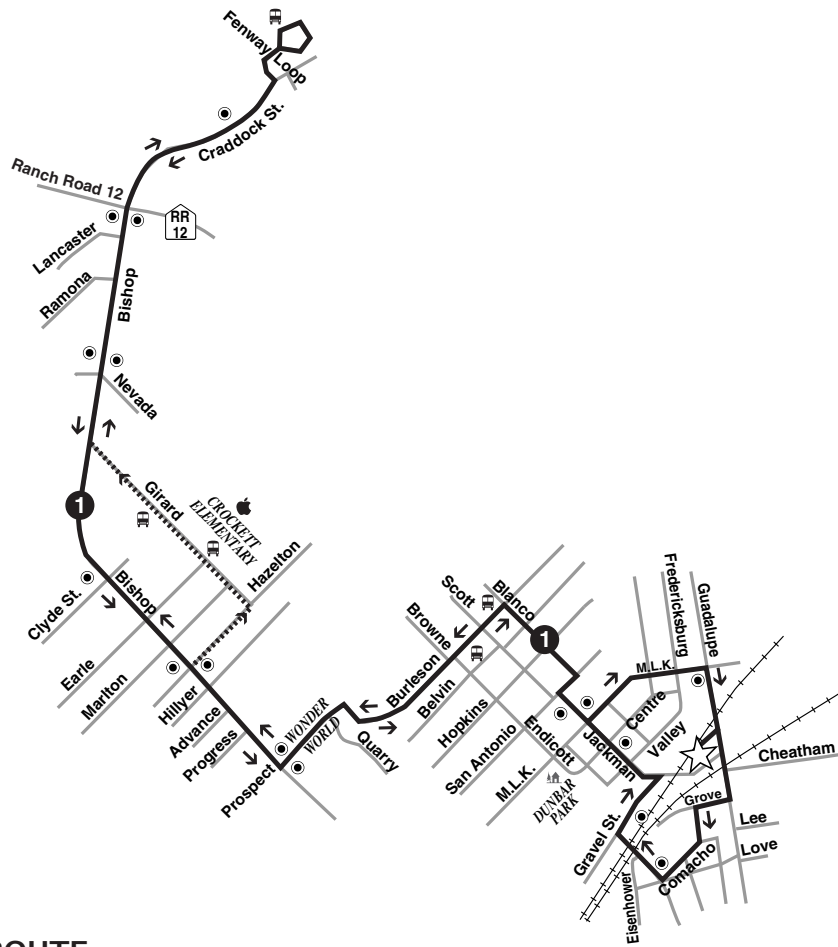

# ROUTE

# BISHOP STREET

**SERVICE TO:**  
Bishop Street  
Ranch Road 12  
MLK Drive

MAP KEY	
	Time Stops
	Flag Stops
	Railroad
	San Marcos Station
	School
	Parks

## ROUTE 1/PURPLE ROUTE

		7:00	8:00	9:00	10:00	11:00						12:00	1:00	2:00	3:00	4:00	5:00	
<b>A.M. ROUTES</b>	San Marcos Station																	
	Scott & Burleson (Outbound)																	
	Crockett Elementary (Outbound)																	
	N. Bishop & Lady Bird																	
	Crockett Elementary (Inbound)																	
	Scott & Burleson (Inbound)																	
<b>P.M. ROUTES</b>	San Marcos Station																	

1000 Prospect Street  
San Marcos, TX 78666  
1-877-492-4657  
(512) 396-6711

Enjoy Texas' most visited cave, Tejas Observation Tower, Anti-gravity House, train ride, and Texas wildlife petting park. Located along Route 1.